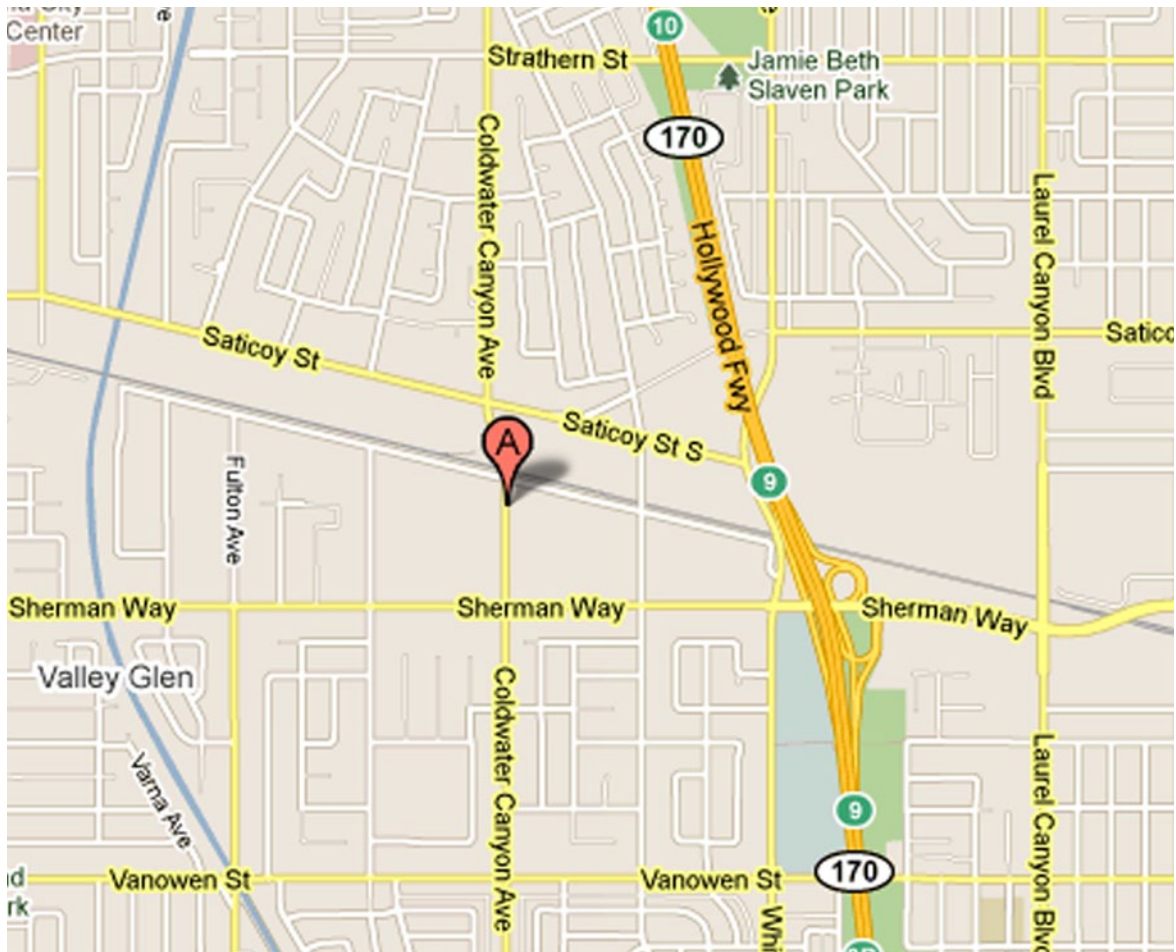

# EASTERN COSTUME

## FROM LAX:

1. Head north toward E Imperial Ave 217 ft
2. Take the 1st left onto E Imperial Ave 0.3 mi
3. Take the 2nd right onto California St 0.2 mi
4. Turn right onto Century Fwy/Glenn Anderson Fwy 0.6 mi
5. Continue onto I-105 E 1.0 mi
6. Take exit 2 for I-405 N/I-405 S toward Long Beach/Santa Monica 0.3 mi
7. Keep left at the fork and merge onto I-405 N 21.3 mi
8. Take exit 66A for Sherman Way E 0.2 mi
9. Turn right onto Sherman Way 3.4 mi
10. Turn left onto Coldwater Canyon Ave